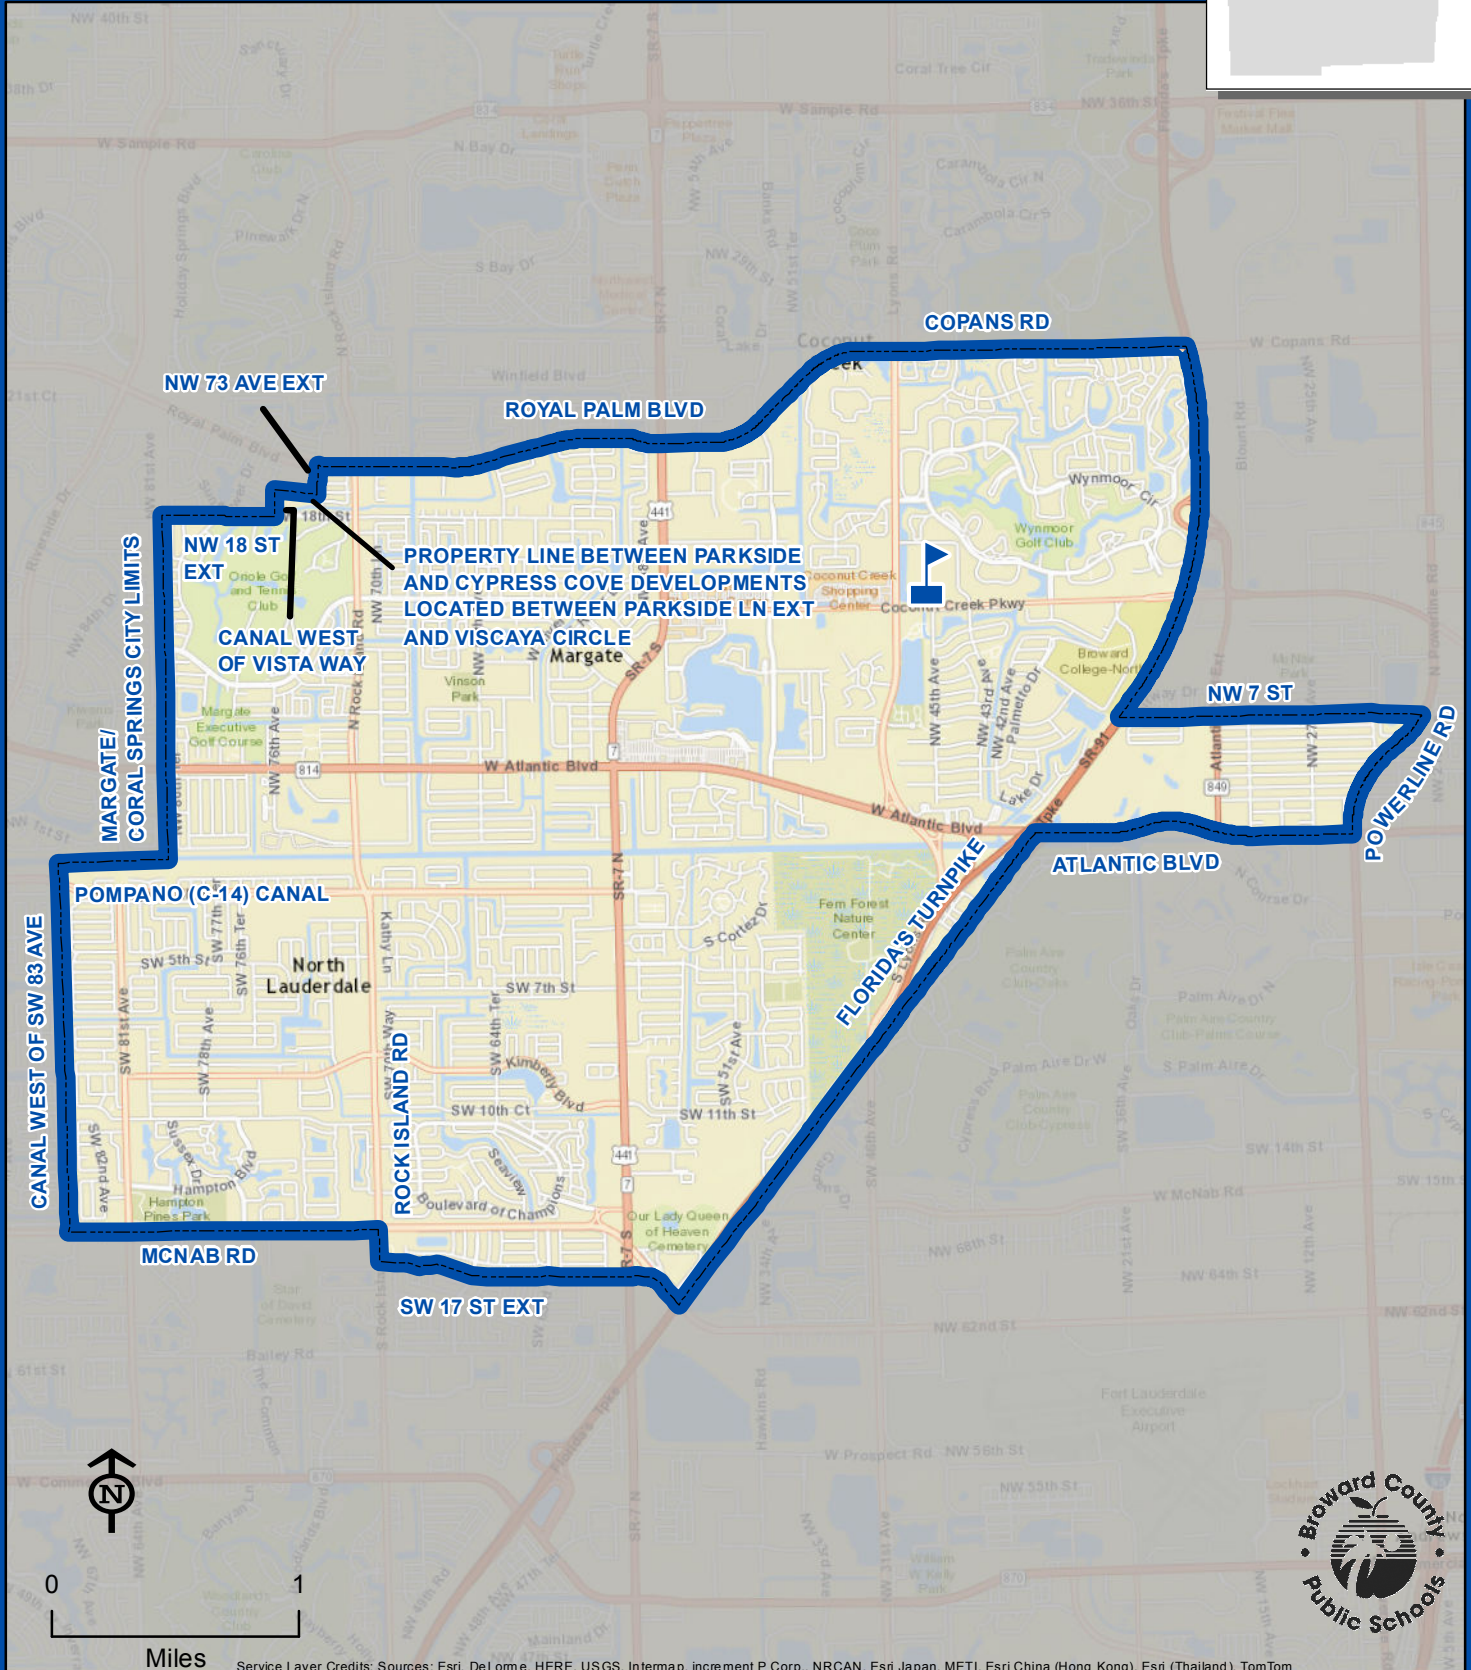

# COCONUT CREEK HIGH SCHOOL

1400 NW 44 AVENUE  
COCONUT CREEK, FLORIDA 33066  
754-322-0350

Magnet School

COCONUT CREEK

THIS MAP IS FOR CONCEPTUAL PURPOSES ONLY AND SHOULD NOT BE USED FOR LEGAL BOUNDARY DETERMINATIONS